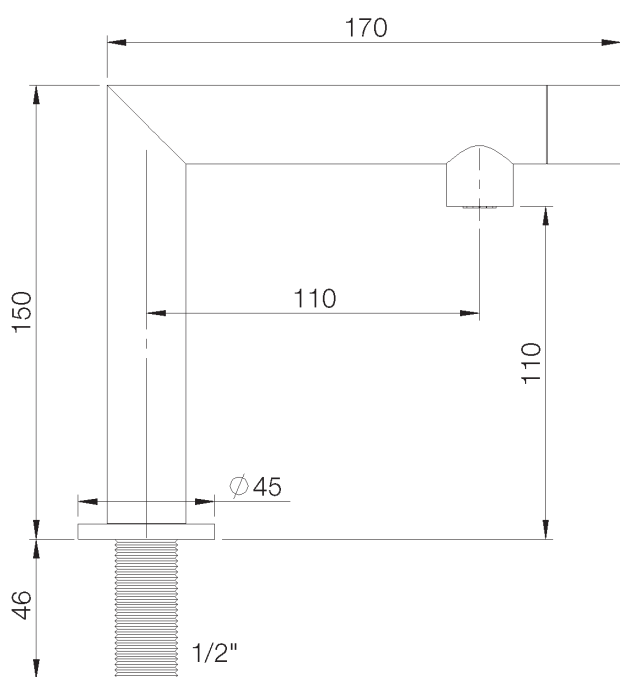

PRODUCT TECHNICAL SHEET

Collection : **GRAPH**

Ref. : **4043.11.33**

Robinet lave-mains

Fontein kraan

Washbasin tap

Picture

Product details

Weight : 1,1 kg

Flow at 3 bar : Restricted 1,8 l/min

Internal mechanism : Ceramic valve 1/4 turn

Technical drawing

RA1.V01