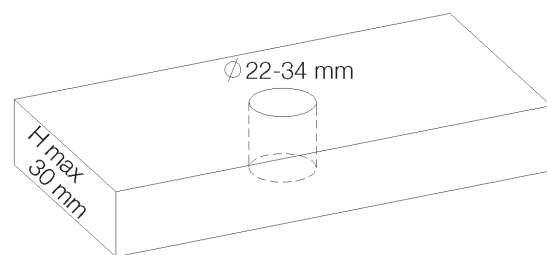

PRODUCT TECHNICAL SHEET

Collection : **GRAPH**

Ref. : **4043.11.33**

Robinet lave-mains

Fontein kraan

Washbasin tap

Picture

Product details

Weight : 1,1 kg

Flow at 3 bar : Restricted 1,8 l/min

Internal mechanism : Ceramic valve 1/4 turn

Technical drawing

RA1.V01