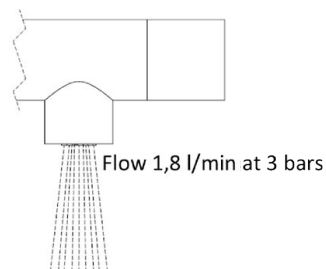

PRODUCT TECHNICAL SHEET

Collection : **GRAPH**

Ref. : **4043.11.33**

Robinet lave-mains

Fontein kraan

Washbasin tap

Picture

Product details

Weight : 1,1 kg

Flow at 3 bar : Restricted 1,8 l/min

Internal mechanism : Ceramic valve 1/4 turn

Technical drawing

RA1.V01